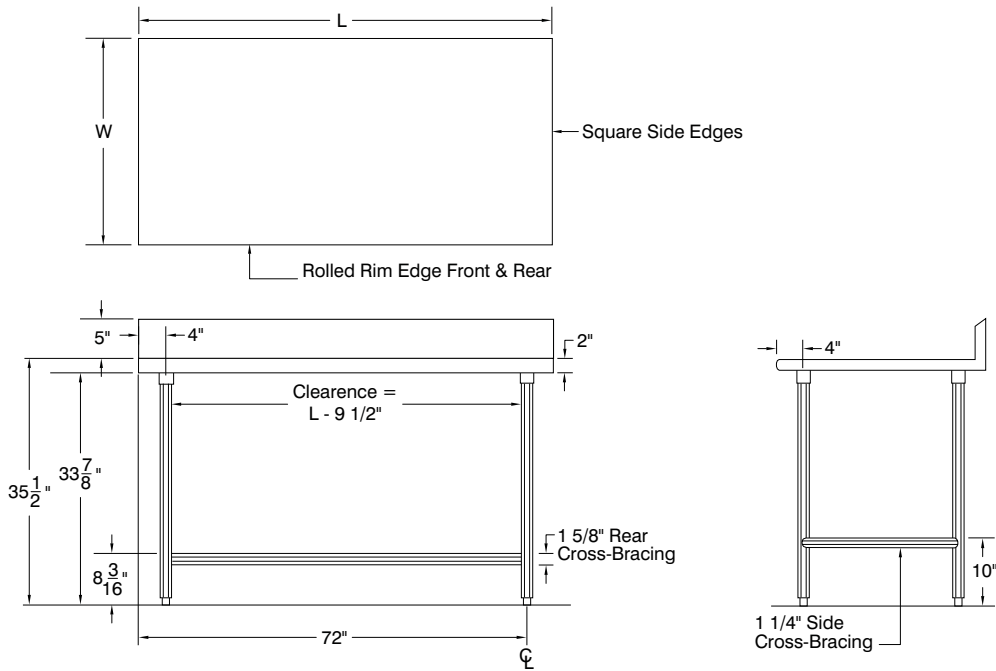

DETAILS and SPECIFICATIONS

ALL DIMENSIONS ARE TYPICAL TOL ± .500"

All Units Shipped Unassembled (KD) for Reduced Shipping Costs.

PREMIUM Series - 5" Backsplash - Open Base Style TKSS & TKLG Series

Units 8 ft. and larger are furnished with six (6) legs

TKSS-Series: Stainless Steel Legs & Cross-Bracing

L	24" Wide	Wt.	30" Wide	Wt.	36" Wide	Wt.
30"	TKSS-240	49 lbs.	TKSS-300	55 lbs.		
24"	TKSS-242	43 lbs.	TKSS-302	48 lbs.	TKSS-362	75 lbs.
36"	TKSS-243	55 lbs.	TKSS-303	62 lbs.	TKSS-363	80 lbs.
48"	TKSS-244	67 lbs.	TKSS-304	75 lbs.	TKSS-364	85 lbs.
60"	TKSS-245	77 lbs.	TKSS-305	89 lbs.	TKSS-365	99 lbs.
72"	TKSS-246	89 lbs.	TKSS-306	97 lbs.	TKSS-366	112 lbs.
84"	TKSS-247	107 lbs.	TKSS-307	118 lbs.	TKSS-367	131 lbs.
96"	TKSS-248	119 lbs.	TKSS-308	131 lbs.	TKSS-368	145 lbs.
108"	TKSS-249	135 lbs.	TKSS-309	150 lbs.	TKSS-369	165 lbs.
120"	TKSS-2410	234 lbs.	TKSS-3010	249 lbs.	TKSS-3610	268 lbs.
132"	TKSS-2411	258 lbs.	TKSS-3011	276 lbs.	TKSS-3611	298 lbs.
144"	TKSS-2412	273 lbs.	TKSS-3012	291 lbs.	TKSS-3612	313 lbs.

TKLG-Series: Galvanized Steel Legs & Cross-Bracing

L	24" Wide	Wt.	30" Wide	Wt.	36" Wide	Wt.
30"	TKLG-240	49 lbs.	TKLG-300	55 lbs.		
24"	TKLG-242	43 lbs.	TKLG-302	48 lbs.	TKLG-362	75 lbs.
36"	TKLG-243	55 lbs.	TKLG-303	62 lbs.	TKLG-363	80 lbs.
48"	TKLG-244	67 lbs.	TKLG-304	75 lbs.	TKLG-364	85 lbs.
60"	TKLG-245	77 lbs.	TKLG-305	89 lbs.	TKLG-365	99 lbs.
72"	TKLG-246	89 lbs.	TKLG-306	97 lbs.	TKLG-366	112 lbs.
84"	TKLG-247	107 lbs.	TKLG-307	118 lbs.	TKLG-367	131 lbs.
96"	TKLG-248	119 lbs.	TKLG-308	131 lbs.	TKLG-368	145 lbs.
108"	TKLG-249	135 lbs.	TKLG-309	150 lbs.	TKLG-369	165 lbs.
120"	TKLG-2410	234 lbs.	TKLG-3010	249 lbs.	TKLG-3610	268 lbs.
132"	TKLG-2411	258 lbs.	TKLG-3011	276 lbs.	TKLG-3611	298 lbs.
144"	TKLG-2412	273 lbs.	TKLG-3012	291 lbs.	TKLG-3612	313 lbs.