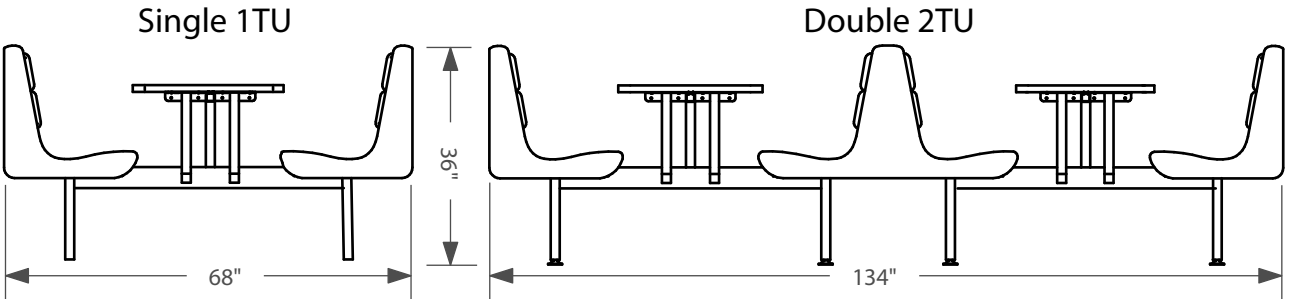

STANDARD DIMENSIONS

Length: 23", 42", 44", 47", 59"
Width: Single-66", Double-128", Triple-167", Quad-226"
Top: 24" width by length to match booth seating length

INSIDE BACK OPTIONS

Two-roll upholstered back pad for added comfort

Heavy-duty one-piece 14 gauge welded steel frame requires No Assembly. Table support is welded to the frame. The table attaches to the support with (6) screws

Seat mounting hardware is pre-attached at the factory to make set up fast and easy. For each seat, simply match up the (4) holes in the frame with the seat hardware and thread in the low profile tamper proof bolts

Contour-Premium Planning Guide

2022 Seating Planning Guide

Each "table unit includes top with frame and seating for guests on each side of the table.
Choose your Contour-Premium TU based on the total amount of floor space available as shown above.