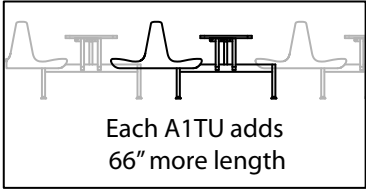

Contour-Premium Planning Guide

2022 Seating Planning Guide

Each "table unit includes top with frame and seating for guests on each side of the table.
Choose your Contour-Premium TU based on the total amount of floor space available as shown above.