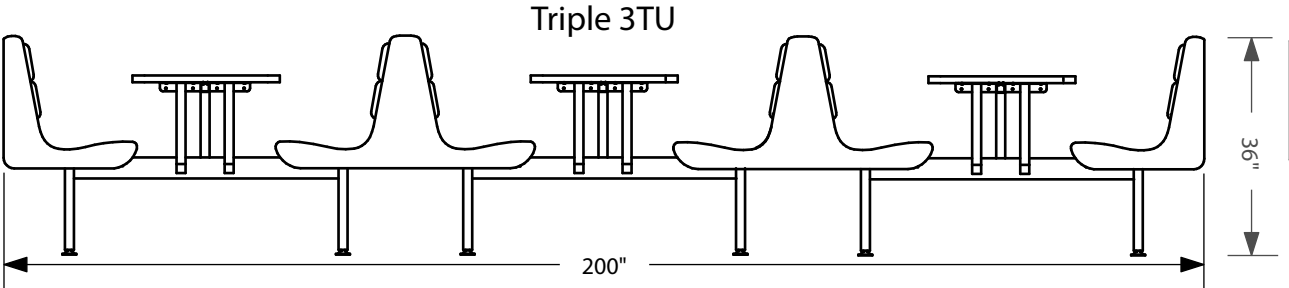

STANDARD DIMENSIONS

Length: 23", 42", 44", 47", 59"
Width: Single-66", Double-128", Triple-167", Quad-226"
Top: 24" width by length to match booth seating length

INSIDE BACK OPTIONS

Two-roll upholstered back pad for added comfort

Heavy-duty one-piece 14 gauge welded steel frame requires No Assembly. Table support is welded to the frame. The table attaches to the support with (6) screws

Seat mounting hardware is pre-attached at the factory to make set up fast and easy. For each seat, simply match up the (4) holes in the frame with the seat hardware and thread in the low profile tamper proof bolts

Contour-Premium Planning Guide

2022 Seating Planning Guide

Each "table unit includes top with frame and seating for guests on each side of the table.
Choose your Contour-Premium TU based on the total amount of floor space available as shown above.