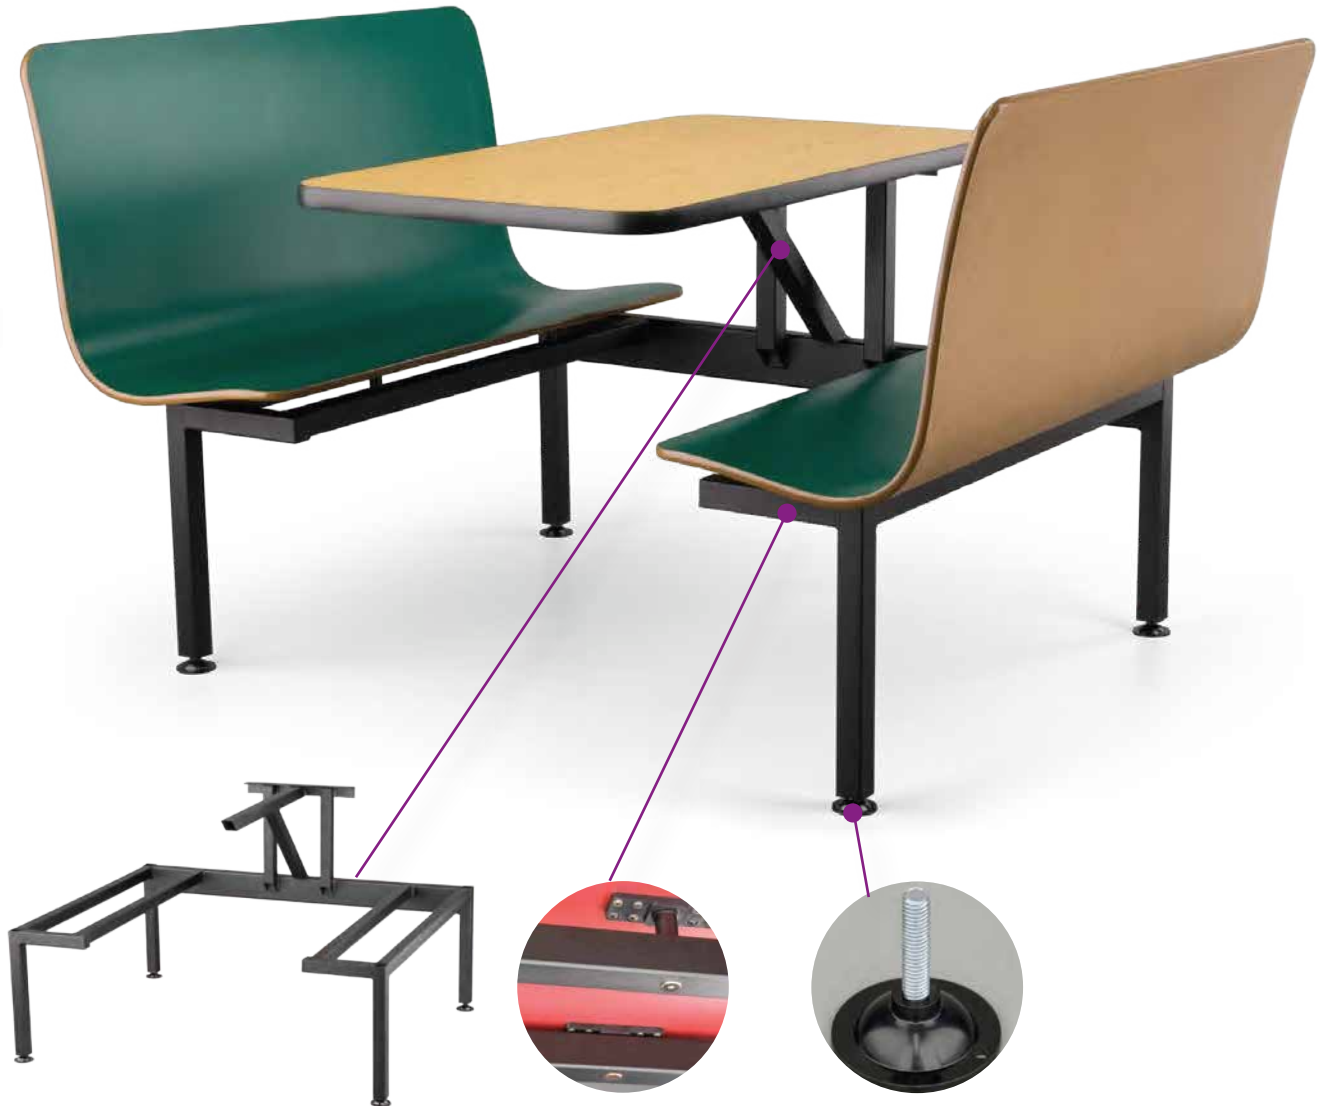

JBC-PREM

JCM CONTOUR UNITS PREMIUM SERIES UNITS

JBC-PREM
Single Seating

JBC-PREM
Double Seating

CONSTRUCTION FEATURES

Solid oak trim booth seatings with rugged one piece welded steel frame. Heavy-duty molded seats with upholstered back pads. Choice of table top. Sold in complete seatings

STANDARD DIMENSIONS

Length: 23", 42", 44", 47", 59"
Width: Single-66", Double-128", Triple-167", Quad-226"
Top: 24" width by length to match booth seating length

INSIDE BACK OPTIONS

Two-roll upholstered back pad for added comfort

FRAME STYLES

Wall

Handicap

Island

Bench

Stone Mountain, GA

Just Chairs and More! • 347.617.1317
JustChair.com • Info@JustChair.com

JBC

JustChair's steel frame contour seating is designed and built to last and is easier to assemble than competitive brands. Seat mounting hardware is pre-attached at the factory and the frames require no assembly, saving money by reducing installation time.