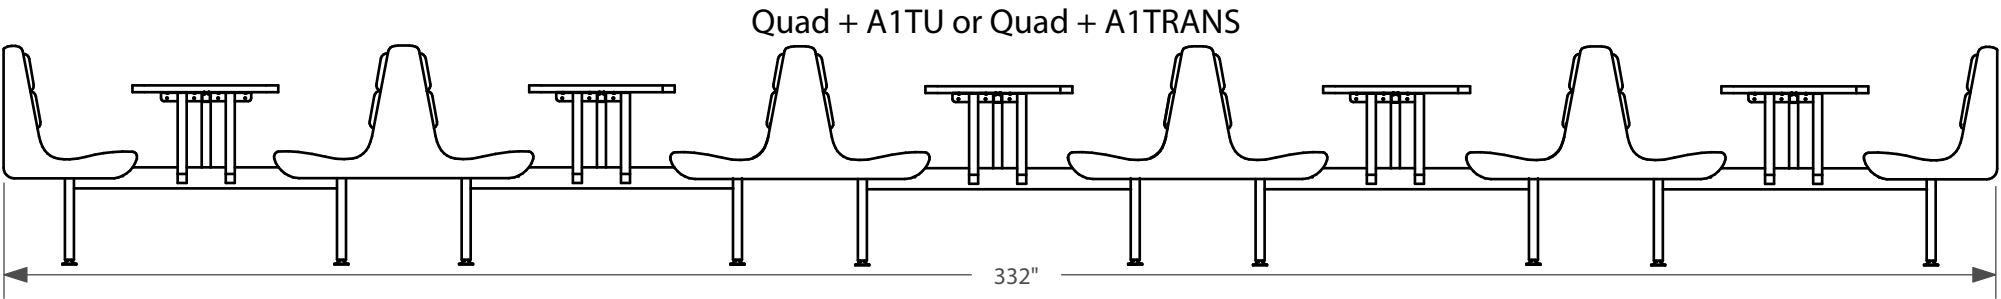

STANDARD DIMENSIONS

Length: 23", 42", 44", 47", 59"
Width: Single-66", Double-128", Triple-167", Quad-226"
Top: 24" width by length to match booth seating length

INSIDE BACK OPTIONS

Two-roll upholstered back pad for added comfort

JustChair's steel frame contour seating is designed and built to last and is easier to assemble than competitive brands. Seat mounting hardware is pre-attached at the factory and the frames require no assembly, saving money by reducing installation time.

Heavy-duty one-piece 14 gauge welded steel frame requires No Assembly. Table support is welded to the frame. The table attaches to the support with (6) screws

Seat mounting hardware is pre-attached at the factory to make set up fast and easy. For each seat, simply match up the (4) holes in the frame with the seat hardware and thread in the low profile tamper proof bolts

Contour-Premium Planning Guide

2022 Seating Planning Guide

Each "table unit includes top with frame and seating for guests on each side of the table.
Choose your Contour-Premium TU based on the total amount of floor space available as shown above.