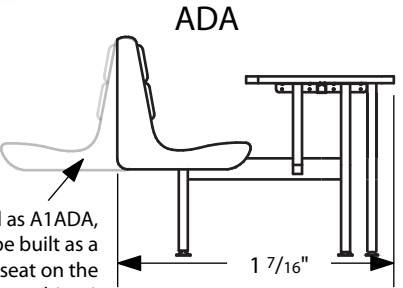

STANDARD DIMENSIONS

Length: 23", 42", 44", 47", 59"
Width: Single-66", Double-128", Triple-167", Quad-226"
Top: 24" width by length to match booth seating length

INSIDE BACK OPTIONS

Two-roll upholstered back pad for added comfort

Heavy-duty one-piece 14 gauge welded steel frame requires No Assembly. Table support is welded to the frame. The table attaches to the support with (6) screws

Seat mounting hardware is pre-attached at the factory to make set up fast and easy. For each seat, simply match up the (4) holes in the frame with the seat hardware and thread in the low profile tamper proof bolts

High impact polymer glides easily thread into the frame and will not cut the floor surface. The glides have an anchor hole if installation requires the booth be fixed to the floor

Stone Mountain, GA

Just Chairs and More! • 347.617.1317
JustChair.com • Info@JustChair.com

Contour-Premium Planning Guide

2022 Seating Planning Guide

Each "table unit includes top with frame and seating for guests on each side of the table.
Choose your Contour-Premium TU based on the total amount of floor space available as shown above.