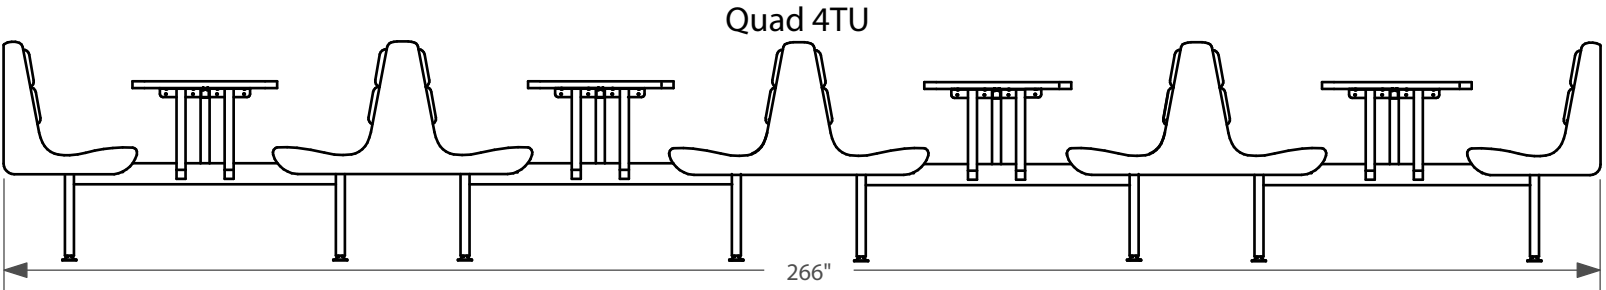

STANDARD DIMENSIONS

Length: 23", 42", 44", 47", 59"
Width: Single-66", Double-128", Triple-167", Quad-226"
Top: 24" width by length to match booth seating length

INSIDE BACK OPTIONS

Two-roll upholstered back pad for added comfort

Heavy-duty one-piece 14 gauge welded steel frame requires No Assembly. Table support is welded to the frame. The table attaches to the support with (6) screws

Seat mounting hardware is pre-attached at the factory to make set up fast and easy. For each seat, simply match up the (4) holes in the frame with the seat hardware and thread in the low profile tamper proof bolts

High impact polymer glides easily thread into the frame and will not cut the floor surface. The glides have an anchor hole if installation requires the booth be fixed to the floor

Stone Mountain, GA

Just Chairs and More! • 347.617.1317
JustChair.com • Info@JustChair.com

Contour-Premium Planning Guide

2022 Seating Planning Guide

Each "table unit includes top with frame and seating for guests on each side of the table.
Choose your Contour-Premium TU based on the total amount of floor space available as shown above.