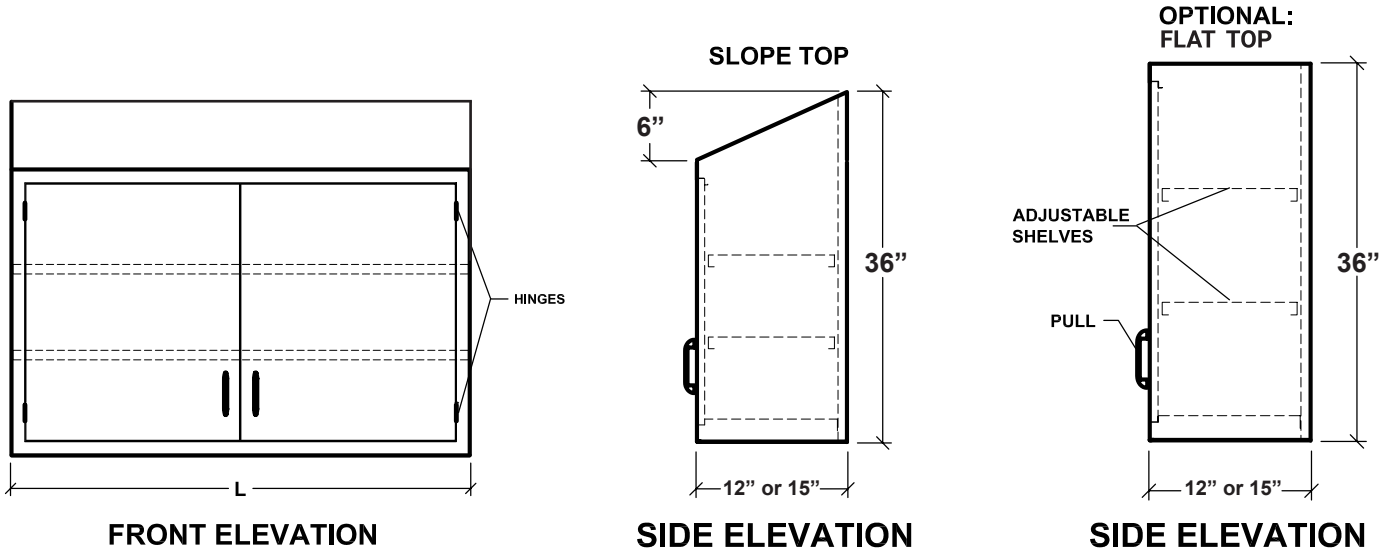

DRAWINGS

OVERHEAD WALL CABINET

Open Front Model #	Hinged Doors Model #	Sliding Doors Model #	Size (W x L)	Doors
□ OC-2412	□ OC-2412HS	-	12" x 24"	1
□ OC-3012	□ OC-3012HS	-	12" x 30"	2
□ OC-3612	□ OC-3612HS	□ OC-3612SS	12" x 36"	2
□ OC-4812	□ OC-4812HS	□ OC-4812SS	12" x 48"	2
□ OC-6012	□ OC-6012HS	□ OC-6012SS	12" x 60"	3
□ OC-7212	□ OC-7212HS	□ OC-7212SS	12" x 72"	3
□ OC-8412	□ OC-8412HS	□ OC-8412SS	12" x 84"	4
□ OC-9612	□ OC-9612HS	□ OC-9612SS	12" x 96"	4
□ OC-2415	□ OC-2415HS	-	15" x 24"	1
□ OC-3015	□ OC-3015HS	-	15" x 30"	2
□ OC-3615	□ OC-3615HS	□ OC-3615SS	15" x 36"	2
□ OC-4815	□ OC-4815HS	□ OC-4815SS	15" x 48"	2
□ OC-6015	□ OC-6015HS	□ OC-6015SS	15" x 60"	3
□ OC-7215	□ OC-7215HS	□ OC-7215SS	15" x 72"	3
□ OC-8415	□ OC-8415HS	□ OC-8415SS	15" x 84"	4
□ OC-9615	□ OC-9615HS	□ OC-9615SS	15" x 96"	4

Specifications subject to change without notice.

OC-90 0321