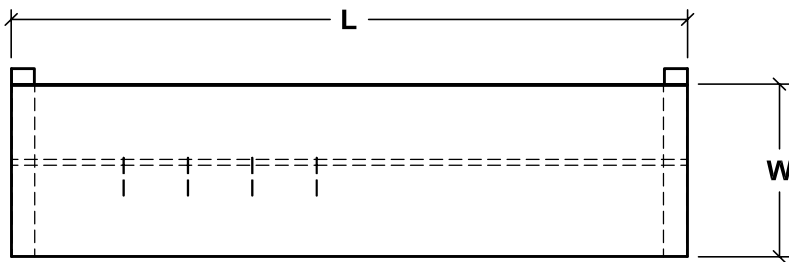

DRAWINGS

FRONT ELEVATION

PLAN

SIDE SECTION

WALL SHELVES W/ STAINLESS STEEL POT RACK

Model	Size (W x L)	Model	Size (W x L)	Model	Size (W x L)	Model	Size (W x L)
□ WSPR-1024	10" x 24"	□ WSPR-1224	12" x 24"	□ WSPR-1824	18" x 24"	□ WSPR-2424	24" x 24"
□ WSPR-1036	10" x 36"	□ WSPR-1236	12" x 36"	□ WSPR-1836	18" x 36"	□ WSPR-2436	24" x 36"
□ WSPR-1048	10" x 48"	□ WSPR-1248	12" x 48"	□ WSPR-1848	18" x 48"	□ WSPR-2448	24" x 48"
□ WSPR-1060	10" x 60"	□ WSPR-1260	12" x 60"	□ WSPR-1860	18" x 60"	□ WSPR-2460	24" x 60"
□ WSPR-1072	10" x 72"	□ WSPR-1272	12" x 72"	□ WSPR-1872	18" x 72"	□ WSPR-2472	24" x 72"
□ WSPR-1084	10" x 84"	□ WSPR-1284	12" x 84"	□ WSPR-1884	18" x 84"	□ WSPR-2484	24" x 84"
□ WSPR-1096	10" x 96"	□ WSPR-1296	12" x 96"	□ WSPR-1896	18" x 96"	□ WSPR-2496	24" x 96"
□ WSPR-10108	10" x 108"	□ WSPR-12108	12" x 108"	□ WSPR-18108	18" x 108"	□ WSPR-24108	24" x 108"
□ WSPR-10100	10" x 120"	□ WSPR-12120	12" x 120"	□ WSPR-18120	18" x 120"	□ WSPR-24120	24" x 120"
□ WSPR-10132	10" x 132"	□ WSPR-12132	12" x 132"	□ WSPR-18132	18" x 132"	□ WSPR-24132	24" x 132"
□ WSPR-10144	10" x 144"	□ WSPR-12144	12" x 144"	□ WSPR-18144	18" x 144"	□ WSPR-24144	24" x 144"

Specifications subject to change without notice.

WSPR-70 1022