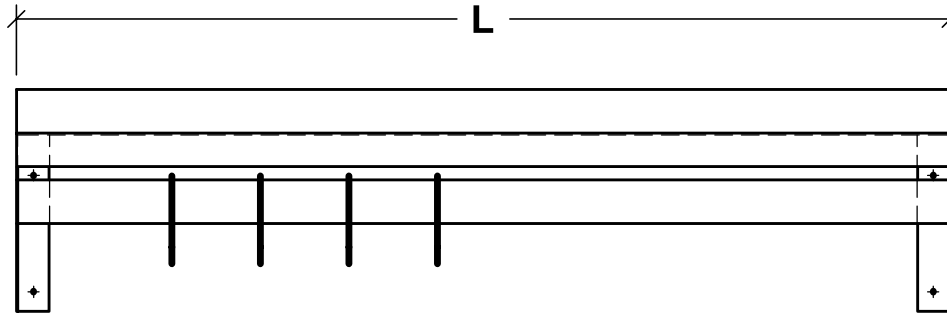

DRAWINGS

FRONT ELEVATION