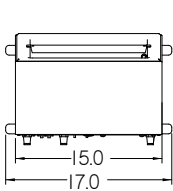

RTR-4 FEATURES

- Smaller model for tight counter space
- Refrigerated countertop system that keeps everything at NSF safe temperatures
- Holds 4 pans 1/6th size by 6" deep
- Each pan has its own hinged, removable cover
- All pans are completely removable for easy cleaning
- All stainless steel construction and 1/2" nonadjustable legs
- Cold well refrigeration system utilizes at 1/6 HP compressor.

RTR-8 FEATURES

- Holds 4 pans 1/6th size by 4" deep in the lower section and 4 pans size 1/6th size by 6" deep in the upper section
- Each pan has its own hinged, removable cover.
- All pans are completely removable for easy cleaning
- All stainless steel construction and 1/2" nonadjustable legs
- Cold well refrigeration system utilizes a 1/5 HP compressor

EQUIPMENT DIMENSIONS

MODEL: RTR-4

MODEL: RTR-8

MECHANICAL SPECIFICATIONS

Model #	Volts	Watts	Hz	Phase	Amps	Overall Dimensions	
						Width x Height* x Depth (inches / mm)	Ship Weight (lbs. / Kilos)
RTR-4	120	360	60	1	3	17" x 11.4" x 26.0" (432 x 289 x 659)	78 lbs. (35.4 kg)
RTR-8	120	480	60	1	4	28.7" x 9.5" x 27.0" (699 x 241 x 659)	108 lbs. (49 kg)

*Height includes legs.

REQUIRED CLEARANCES

	Combustible
Left	1" (25.4 mm)
Right	1" (25.4 mm)
Back	1" (25.4 mm)

Freight Class: 70
 FOB: Smithville, TN 37166

APW Wyott reserves the right to modify specifications or discontinue models without incurring obligation. Dimensions nominal.