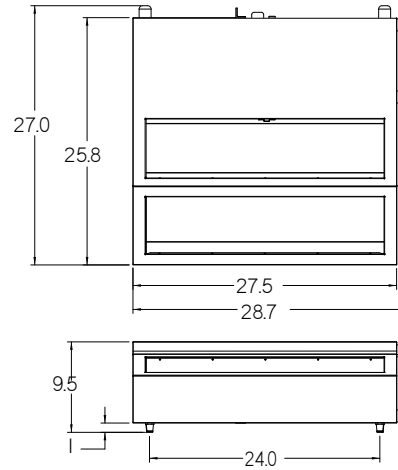

RTR-4 FEATURES

- Smaller model for tight counter space
- Refrigerated countertop system that keeps everything at NSF safe temperatures
- Holds 4 pans 1/6th size by 6" deep
- Each pan has its own hinged, removable cover
- All pans are completely removable for easy cleaning
- All stainless steel construction and 1/2" nonadjustable legs
- Cold well refrigeration system utilizes at 1/6 HP compressor.

RTR-8 FEATURES

- Holds 4 pans 1/6th size by 4" deep in the lower section and 4 pans size 1/6th size by 6" deep in the upper section
- Each pan has its own hinged, removable cover.
- All pans are completely removable for easy cleaning
- All stainless steel construction and 1/2" nonadjustable legs
- Cold well refrigeration system utilizes a 1/5 HP compressor

EQUIPMENT DIMENSIONS

MODEL: RTR-4

MODEL: RTR-8

MECHANICAL SPECIFICATIONS

Model #	Volts	Watts	Hz	Phase	Amps	Overall Dimensions	
						Width x Height* x Depth (inches / mm)	Ship Weight (lbs. / Kilos)
RTR-4	120	360	60	1	3	17" x 11.4" x 26.0" (432 x 289 x 659)	78 lbs. (35.4 kg)
RTR-8	120	480	60	1	4	28.7" x 9.5" x 27.0" (699 x 241 x 659)	108 lbs. (49 kg)

*Height includes legs.

REQUIRED CLEARANCES

	Combustible
Left	1" (25.4 mm)
Right	1" (25.4 mm)
Back	1" (25.4 mm)

Freight Class: 70
 FOB: Smithville, TN 37166

APW Wyott reserves the right to modify specifications or discontinue models without incurring obligation. Dimensions nominal.