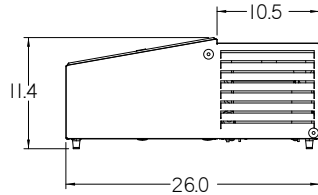

RTR-8 FEATURES

- Holds 4 pans 1/6th size by 4" deep in the lower section and 4 pans size 1/6th size by 6" deep in the upper section
- Each pan has its own hinged, removable cover.
- All pans are completely removable for easy cleaning
- All stainless steel construction and 1/2" nonadjustable legs
- Cold well refrigeration system utilizes a 1/5 HP compressor

EQUIPMENT DIMENSIONS

MODEL: RTR-4

MODEL: RTR-8

MECHANICAL SPECIFICATIONS

Model #	Volts	Watts	Hz	Phase	Amps	Overall Dimensions	
						Width x Height* x Depth (inches / mm)	Ship Weight (lbs. / Kilos)
RTR-4	120	360	60	1	3	17" x 11.4" x 26.0" (432 x 289 x 659)	78 lbs. (35.4 kg)
RTR-8	120	480	60	1	4	28.7" x 9.5" x 27.0" (699 x 241 x 659)	108 lbs. (49 kg)

*Height includes legs.

REQUIRED CLEARANCES

	Combustible
Left	1" (25.4 mm)
Right	1" (25.4 mm)
Back	1" (25.4 mm)

Freight Class: 70
 FOB: Smithville, TN 37166

APW Wyott reserves the right to modify specifications or discontinue models without incurring obligation. Dimensions nominal.