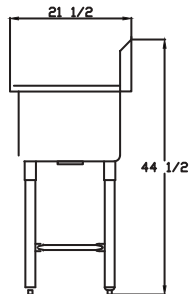

BSP-18

Top view

**BS1-18-12/L****BS1-18-12/R****BS1-18-12/2D**

Front view

Side view

**Model****Cabinet Dimensions**
(inches/mm)**Weight**
(lbs/kg)

| Model | Cabinet Dimensions | | | Weight | |
|--------------|--------------------|-----------------|------------------|------------|-------------|
| | L | D | H | Net Weight | Ship Weight |
| BSP-18 | 21 1/2" (546mm) | 21 1/2" (546mm) | 44 1/2" (1130mm) | 31(14) | 34(15) |
| BS1-18-12/L | 39" (991mm) | 24" (610mm) | 44 1/2" (1130mm) | 42(19) | 46(21) |
| BS1-18-12/R | 39" (991mm) | 24" (610mm) | 44 1/2" (1130mm) | 42(19) | 46(21) |
| BS1-18-12/2D | 54" (1372mm) | 24" (610mm) | 44 1/2" (1130mm) | 50(23) | 55(25) |