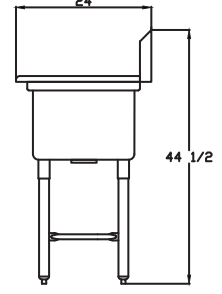

BSP-18

Top view

**BS1-18-12/L****BS1-18-12/R****BS1-18-12/2D**

Front view

Side view

**Model****Cabinet Dimensions**
(inches/mm)**Weight**
(lbs/kg)

| Model | Cabinet Dimensions | | | Weight | |
|--------------|--------------------|-----------------|------------------|------------|-------------|
| | L | D | H | Net Weight | Ship Weight |
| BSP-18 | 21 1/2" (546mm) | 21 1/2" (546mm) | 44 1/2" (1130mm) | 31(14) | 34(15) |
| BS1-18-12/L | 39" (991mm) | 24" (610mm) | 44 1/2" (1130mm) | 42(19) | 46(21) |
| BS1-18-12/R | 39" (991mm) | 24" (610mm) | 44 1/2" (1130mm) | 42(19) | 46(21) |
| BS1-18-12/2D | 54" (1372mm) | 24" (610mm) | 44 1/2" (1130mm) | 50(23) | 55(25) |