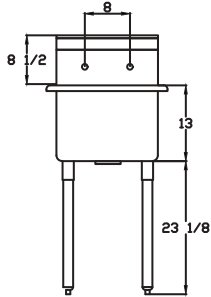

Adjustable ABS bullet feet
Enhanced Functionality.

Stainless Steel cross braced legs and gussets
additional strength and stability

- Swirl away bowl drainage
- All sink compartments are covered With a full 5/8" radius
- Welded areas are high-speed belt blended to match adjacent surfaces with the continuity of a satin finish
- All Sink Models Equipped with standard strainers with Brass Fittings instead of Aluminum
- Die-stamped creased drain boards for positive drainage

BSP-18

Top view

**BS1-18-12/L****BS1-18-12/R****BS1-18-12/2D**

Front view

Side view

**Model****Cabinet Dimensions**
(inches/mm)**Weight**
(lbs/kg)

| Model | Cabinet Dimensions | | | Weight | |
|--------------|--------------------|-----------------|------------------|------------|-------------|
| | L | D | H | Net Weight | Ship Weight |
| BSP-18 | 21 1/2" (546mm) | 21 1/2" (546mm) | 44 1/2" (1130mm) | 31(14) | 34(15) |
| BS1-18-12/L | 39" (991mm) | 24" (610mm) | 44 1/2" (1130mm) | 42(19) | 46(21) |
| BS1-18-12/R | 39" (991mm) | 24" (610mm) | 44 1/2" (1130mm) | 42(19) | 46(21) |
| BS1-18-12/2D | 54" (1372mm) | 24" (610mm) | 44 1/2" (1130mm) | 50(23) | 55(25) |