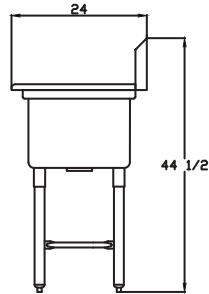

BSP-18

Top view

**BS1-18-12/L****BS1-18-12/R****BS1-18-12/2D**

Front view

Side view

**Model****Cabinet Dimensions**
(inches/mm)**Weight**
(lbs/kg)

| Model | Cabinet Dimensions | | | Weight | |
|--------------|--------------------|-----------------|------------------|------------|-------------|
| | L | D | H | Net Weight | Ship Weight |
| BSP-18 | 21 1/2" (546mm) | 21 1/2" (546mm) | 44 1/2" (1130mm) | 31(14) | 34(15) |
| BS1-18-12/L | 39" (991mm) | 24" (610mm) | 44 1/2" (1130mm) | 42(19) | 46(21) |
| BS1-18-12/R | 39" (991mm) | 24" (610mm) | 44 1/2" (1130mm) | 42(19) | 46(21) |
| BS1-18-12/2D | 54" (1372mm) | 24" (610mm) | 44 1/2" (1130mm) | 50(23) | 55(25) |