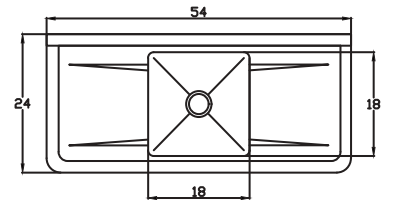

Adjustable ABS bullet feet
Enhanced Functionality.

Stainless Steel cross braced legs and gussets
additional strength and stability

- Swirl away bowl drainage
- All sink compartments are covered With a full 5/8" radius
- Welded areas are high-speed belt blended to match adjacent surfaces with the continuity of a satin finish
- All Sink Models Equipped with standard strainers with Brass Fittings instead of Aluminum
- Die-stamped creased drain boards for positive drainage

BSP-18

Top view

**BS1-18-12/L****BS1-18-12/R****BS1-18-12/2D**

Front view

Side view

**Model****Cabinet Dimensions**
(inches/mm)**Weight**
(lbs/kg)

| Model | Cabinet Dimensions | | | Weight | |
|--------------|--------------------|-----------------|------------------|------------|-------------|
| | L | D | H | Net Weight | Ship Weight |
| BSP-18 | 21 1/2" (546mm) | 21 1/2" (546mm) | 44 1/2" (1130mm) | 31(14) | 34(15) |
| BS1-18-12/L | 39" (991mm) | 24" (610mm) | 44 1/2" (1130mm) | 42(19) | 46(21) |
| BS1-18-12/R | 39" (991mm) | 24" (610mm) | 44 1/2" (1130mm) | 42(19) | 46(21) |
| BS1-18-12/2D | 54" (1372mm) | 24" (610mm) | 44 1/2" (1130mm) | 50(23) | 55(25) |