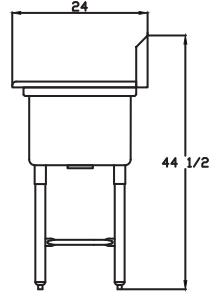

BSP-18

Top view

**BS1-18-12/L****BS1-18-12/R****BS1-18-12/2D**

Front view

Side view

**Model****Cabinet Dimensions**
(inches/mm)**Weight**
(lbs/kg)

| Model | Cabinet Dimensions | | | Weight | |
|--------------|--------------------|-----------------|------------------|------------|-------------|
| | L | D | H | Net Weight | Ship Weight |
| BSP-18 | 21 1/2" (546mm) | 21 1/2" (546mm) | 44 1/2" (1130mm) | 31(14) | 34(15) |
| BS1-18-12/L | 39" (991mm) | 24" (610mm) | 44 1/2" (1130mm) | 42(19) | 46(21) |
| BS1-18-12/R | 39" (991mm) | 24" (610mm) | 44 1/2" (1130mm) | 42(19) | 46(21) |
| BS1-18-12/2D | 54" (1372mm) | 24" (610mm) | 44 1/2" (1130mm) | 50(23) | 55(25) |