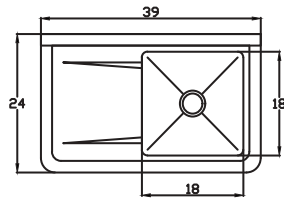

Adjustable ABS bullet feet
Enhanced Functionality.

Stainless Steel cross braced legs and gussets
additional strength and stability

- Swirl away bowl drainage
- All sink compartments are covered With a full 5/8" radius
- Welded areas are high-speed belt blended to match adjacent surfaces with the continuity of a satin finish
- All Sink Models Equipped with standard strainers with Brass Fittings instead of Aluminum
- Die-stamped creased drain boards for positive drainage

BSP-18

Top view

**BS1-18-12/L****BS1-18-12/R****BS1-18-12/2D**

Front view

Side view

**Model****Cabinet Dimensions**
(inches/mm)**Weight**
(lbs/kg)

| Model | Cabinet Dimensions | | | Weight | |
|--------------|--------------------|-----------------|------------------|------------|-------------|
| | L | D | H | Net Weight | Ship Weight |
| BSP-18 | 21 1/2" (546mm) | 21 1/2" (546mm) | 44 1/2" (1130mm) | 31(14) | 34(15) |
| BS1-18-12/L | 39" (991mm) | 24" (610mm) | 44 1/2" (1130mm) | 42(19) | 46(21) |
| BS1-18-12/R | 39" (991mm) | 24" (610mm) | 44 1/2" (1130mm) | 42(19) | 46(21) |
| BS1-18-12/2D | 54" (1372mm) | 24" (610mm) | 44 1/2" (1130mm) | 50(23) | 55(25) |