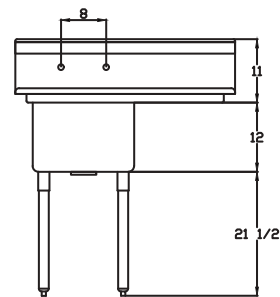

Adjustable ABS bullet feet
Enhanced Functionality.

Stainless Steel cross braced legs and gussets
additional strength and stability

- Swirl away bowl drainage
- All sink compartments are covered With a full 5/8" radius
- Welded areas are high-speed belt blended to match adjacent surfaces with the continuity of a satin finish
- All Sink Models Equipped with standard strainers with Brass Fittings instead of Aluminum
- Die-stamped creased drain boards for positive drainage

BSP-18

Top view

**BS1-18-12/L****BS1-18-12/R****BS1-18-12/2D**

Front view

Side view

**Model****Cabinet Dimensions**
(inches/mm)**Weight**
(lbs/kg)

| Model | Cabinet Dimensions | | | Weight | |
|--------------|--------------------|-----------------|------------------|------------|-------------|
| | L | D | H | Net Weight | Ship Weight |
| BSP-18 | 21 1/2" (546mm) | 21 1/2" (546mm) | 44 1/2" (1130mm) | 31(14) | 34(15) |
| BS1-18-12/L | 39" (991mm) | 24" (610mm) | 44 1/2" (1130mm) | 42(19) | 46(21) |
| BS1-18-12/R | 39" (991mm) | 24" (610mm) | 44 1/2" (1130mm) | 42(19) | 46(21) |
| BS1-18-12/2D | 54" (1372mm) | 24" (610mm) | 44 1/2" (1130mm) | 50(23) | 55(25) |