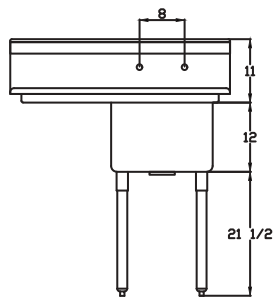

Adjustable ABS bullet feet
Enhanced Functionality.

Stainless Steel cross braced legs and gussets
additional strength and stability

- Swirl away bowl drainage
- All sink compartments are covered With a full 5/8" radius
- Welded areas are high-speed belt blended to match adjacent surfaces with the continuity of a satin finish
- All Sink Models Equipped with standard strainers with Brass Fittings instead of Aluminum
- Die-stamped creased drain boards for positive drainage

BSP-18

Top view

**BS1-18-12/L****BS1-18-12/R****BS1-18-12/2D**

Front view

Side view

**Model****Cabinet Dimensions**
(inches/mm)**Weight**
(lbs/kg)

| Model | Cabinet Dimensions | | | Weight | |
|--------------|--------------------|-----------------|------------------|------------|-------------|
| | L | D | H | Net Weight | Ship Weight |
| BSP-18 | 21 1/2" (546mm) | 21 1/2" (546mm) | 44 1/2" (1130mm) | 31(14) | 34(15) |
| BS1-18-12/L | 39" (991mm) | 24" (610mm) | 44 1/2" (1130mm) | 42(19) | 46(21) |
| BS1-18-12/R | 39" (991mm) | 24" (610mm) | 44 1/2" (1130mm) | 42(19) | 46(21) |
| BS1-18-12/2D | 54" (1372mm) | 24" (610mm) | 44 1/2" (1130mm) | 50(23) | 55(25) |