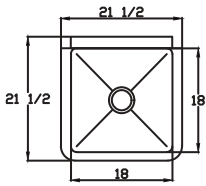

Adjustable ABS bullet feet
Enhanced Functionality.

Stainless Steel cross braced legs and gussets
additional strength and stability

- Swirl away bowl drainage
- All sink compartments are covered With a full 5/8" radius
- Welded areas are high-speed belt blended to match adjacent surfaces with the continuity of a satin finish
- All Sink Models Equipped with standard strainers with Brass Fittings instead of Aluminum
- Die-stamped creased drain boards for positive drainage

BSP-18

Top view

**BS1-18-12/L****BS1-18-12/R****BS1-18-12/2D**

Front view

Side view

**Model****Cabinet Dimensions**
(inches/mm)**Weight**
(lbs/kg)

| Model | Cabinet Dimensions | | | Weight | |
|--------------|--------------------|-----------------|------------------|------------|-------------|
| | L | D | H | Net Weight | Ship Weight |
| BSP-18 | 21 1/2" (546mm) | 21 1/2" (546mm) | 44 1/2" (1130mm) | 31(14) | 34(15) |
| BS1-18-12/L | 39" (991mm) | 24" (610mm) | 44 1/2" (1130mm) | 42(19) | 46(21) |
| BS1-18-12/R | 39" (991mm) | 24" (610mm) | 44 1/2" (1130mm) | 42(19) | 46(21) |
| BS1-18-12/2D | 54" (1372mm) | 24" (610mm) | 44 1/2" (1130mm) | 50(23) | 55(25) |