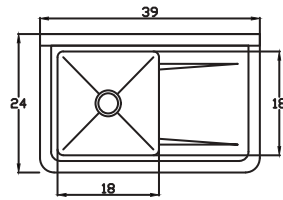

Adjustable ABS bullet feet
Enhanced Functionality.

Stainless Steel cross braced legs and gussets
additional strength and stability

- Swirl away bowl drainage
- All sink compartments are covered With a full 5/8" radius
- Welded areas are high-speed belt blended to match adjacent surfaces with the continuity of a satin finish
- All Sink Models Equipped with standard strainers with Brass Fittings instead of Aluminum
- Die-stamped creased drain boards for positive drainage

BSP-18

Top view

**BS1-18-12/L****BS1-18-12/R****BS1-18-12/2D**

Front view

Side view

**Model****Cabinet Dimensions**
(inches/mm)**Weight**
(lbs/kg)

| Model | Cabinet Dimensions | | | Weight | |
|--------------|--------------------|-----------------|------------------|------------|-------------|
| | L | D | H | Net Weight | Ship Weight |
| BSP-18 | 21 1/2" (546mm) | 21 1/2" (546mm) | 44 1/2" (1130mm) | 31(14) | 34(15) |
| BS1-18-12/L | 39" (991mm) | 24" (610mm) | 44 1/2" (1130mm) | 42(19) | 46(21) |
| BS1-18-12/R | 39" (991mm) | 24" (610mm) | 44 1/2" (1130mm) | 42(19) | 46(21) |
| BS1-18-12/2D | 54" (1372mm) | 24" (610mm) | 44 1/2" (1130mm) | 50(23) | 55(25) |