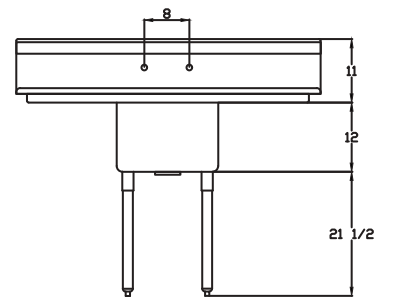

Adjustable ABS bullet feet
Enhanced Functionality.

Stainless Steel cross braced legs and gussets
additional strength and stability

- Swirl away bowl drainage
- All sink compartments are covered With a full 5/8" radius
- Welded areas are high-speed belt blended to match adjacent surfaces with the continuity of a satin finish
- All Sink Models Equipped with standard strainers with Brass Fittings instead of Aluminum
- Die-stamped creased drain boards for positive drainage

BSP-18

Top view

**BS1-18-12/L****BS1-18-12/R****BS1-18-12/2D**

Front view

Side view

**Model****Cabinet Dimensions**
(inches/mm)**Weight**
(lbs/kg)

| Model | Cabinet Dimensions | | | Weight | |
|--------------|--------------------|-----------------|------------------|------------|-------------|
| | L | D | H | Net Weight | Ship Weight |
| BSP-18 | 21 1/2" (546mm) | 21 1/2" (546mm) | 44 1/2" (1130mm) | 31(14) | 34(15) |
| BS1-18-12/L | 39" (991mm) | 24" (610mm) | 44 1/2" (1130mm) | 42(19) | 46(21) |
| BS1-18-12/R | 39" (991mm) | 24" (610mm) | 44 1/2" (1130mm) | 42(19) | 46(21) |
| BS1-18-12/2D | 54" (1372mm) | 24" (610mm) | 44 1/2" (1130mm) | 50(23) | 55(25) |