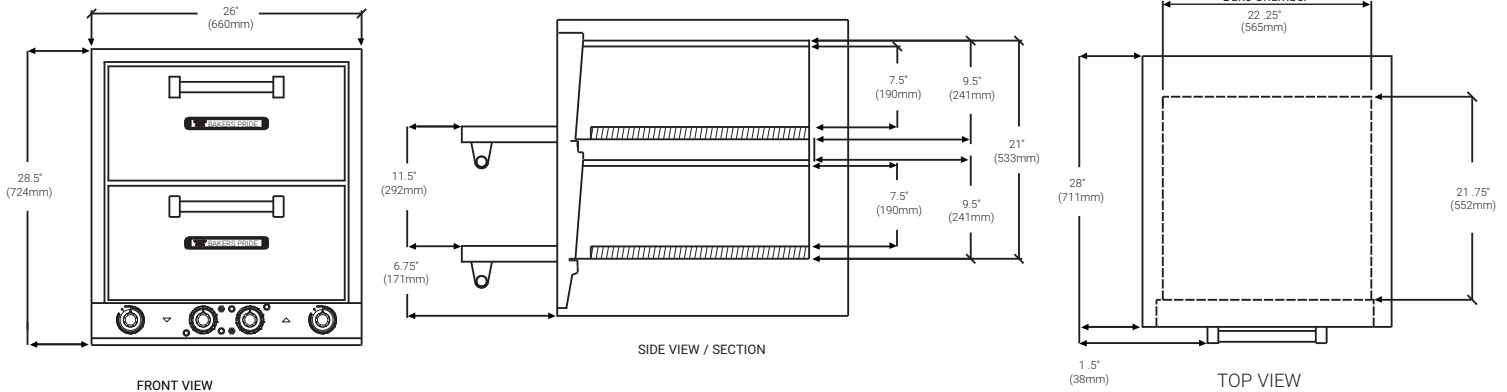

FEATURES AT A GLANCE

- 208 V or 220/240 V @ 4300 watts, single or three phase
- Independent top and bottom controlled incoloy heating elements
- 150–550°F (65–288°C) thermostat
- Two high-heat, aluminized steel baking chambers
- Two 20.75" (527 mm) sq. decks
- 7.5" (191 mm) deck height or 7" (178 mm) deck height with brick-lined option
- Cordierite or brick-lined
- Two 60-minute, electric timers with continuous-ring alarm and manual shut-off
- All stainless steel exterior
- 6' (1829 mm) cord and plug on single-phase units
- 4" (102 mm) adjustable legs
- Fully insulated
- One-year limited warranty

SERIES: P48S & P48BL

EQUIPMENT DIMENSIONS

MECHANICAL SPECIFICATIONS

Model #	Overall Dim (W x H x D)*	Deck Height	Deck Size (W x D)	Decks	Baking Chambers	Thermostat Range	Carton Dim (W x H x D)	Cubic Feet	Cubic Meter	Ship Wt.
P48S	26" x 28.5" x 28" (660 x 724 x 711)	7.5" (191)	20.75" x 20.75" (527 x 527)	2	2	150°-550°F (66-288°C)	30" x 32" x 32" (762 x 813 x 813)	17.7	.51	278 (126kg)
P48BL	26" x 28.5" x 28" (660 x 724 x 711)	7" (178)	20.75" x 20.75" (527 x 527)	2	2	150°-550°F (66-288°C)	30" x 32" x 32" (762 x 813 x 813)	17.7	.51	288 (131kg)

*Height excludes legs

POWER SUPPLY

Model #	Watts	Voltage	Phase	Amps	Plug Style			
					USA	Canada	UK	Europe
P48S & P28BL	4300	208	1, 3	20.7		6-30P		
		220/240	1, 3	18.7				

REQUIRED CLEARANCES

- Left: 3" (76 mm)
- Right: 3" (76 mm)
- Back: 3" (76 mm)