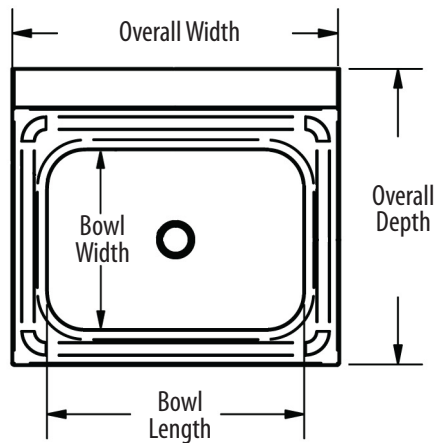

# 14" x 10" Hand Sinks w/ Side Splash & Knee Valve Package

**Stainless Steel Hand Sinks**

Use your smart phone to scan the above QR code to visit our website:  
www.bk-resources.com

**Certifications:**

**Features:**

- Wall Mounting Hardware Included
- Drain Included

**Material:**

- T-304 Stainless Steel

**Options:**

- Upgraded Faucets
- Other Plumbing Accessories - Call For Details

Part Number	Unit Size (w x d)	Bowl Dim. (l x w x d)	Faucet / Spout Mounting	Side Splash	Included Faucet	Drain Size	Product Weight (lbs)
BKHS-D-1410-1-SS-BKK	17" x 17"	14" x 10" x 5"	1 Hole Deck	Dual	-	1 7/8"	21.00
BKHS-D-1410-1SSBKKPG	17" x 17"	14" x 10" x 5"	1 Hole Deck	Dual	BKKV-DGS-G	1 7/8"	23.00
BKHS-W-1410-1-SS-BKK	17" x 15 1/2"	14" x 10" x 5"	1 Hole Splash	Dual	-	1 7/8"	19.50
BKHS-W-1410-1SSBKKPG	17" x 15 1/2"	14" x 10" x 5"	1 Hole Splash	Dual	BKKVSGS-G	1 7/8"	22.50