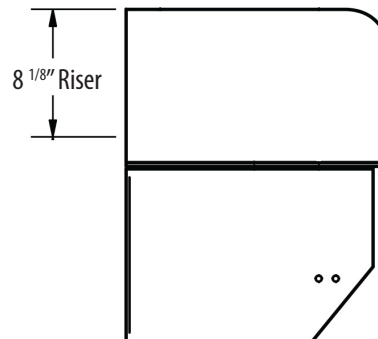

- Wall Mounting Hardware Included
- Drain Included

**Material:**

- T-304 Stainless Steel

**Options:**

- Upgraded Faucets
- Other Plumbing Accessories - Call For Details

Part Number	Unit Size (w x d)	Bowl Dim. (l x w x d)	Faucet / Spout Mounting	Side Splash	Included Faucet	Drain Size	Product Weight (lbs)
BKHS-D-1410-1-SS-BKK	17" x 17"	14" x 10" x 5"	1 Hole Deck	Dual	-	1 7/8"	21.00
BKHS-D-1410-1SSBKKPG	17" x 17"	14" x 10" x 5"	1 Hole Deck	Dual	BKKV-DGS-G	1 7/8"	23.00
BKHS-W-1410-1-SS-BKK	17" x 15 1/2"	14" x 10" x 5"	1 Hole Splash	Dual	-	1 7/8"	19.50
BKHS-W-1410-1SSBKKPG	17" x 15 1/2"	14" x 10" x 5"	1 Hole Splash	Dual	BKKVSGS-G	1 7/8"	22.50