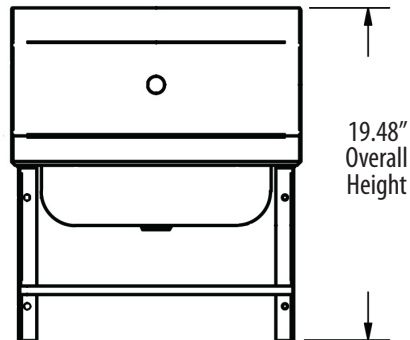

- Wall Mounting Hardware Included
- Drain Included

**Material:**

- T-304 Stainless Steel

**Options:**

- Upgraded Faucets
- Other Plumbing Accessories - Call For Details

Part Number	Unit Size (w x d)	Bowl Dim. (l x w x d)	Faucet / Spout Mounting	Side Splash	Included Faucet	Drain Size	Product Weight (lbs)
BKHS-D-1410-1-SS-BKK	17" x 17"	14" x 10" x 5"	1 Hole Deck	Dual	-	1 7/8"	21.00
BKHS-D-1410-1SSBKKPG	17" x 17"	14" x 10" x 5"	1 Hole Deck	Dual	BKKV-DGS-G	1 7/8"	23.00
BKHS-W-1410-1-SS-BKK	17" x 15 1/2"	14" x 10" x 5"	1 Hole Splash	Dual	-	1 7/8"	19.50
BKHS-W-1410-1SSBKKPG	17" x 15 1/2"	14" x 10" x 5"	1 Hole Splash	Dual	BKKVSGS-G	1 7/8"	22.50